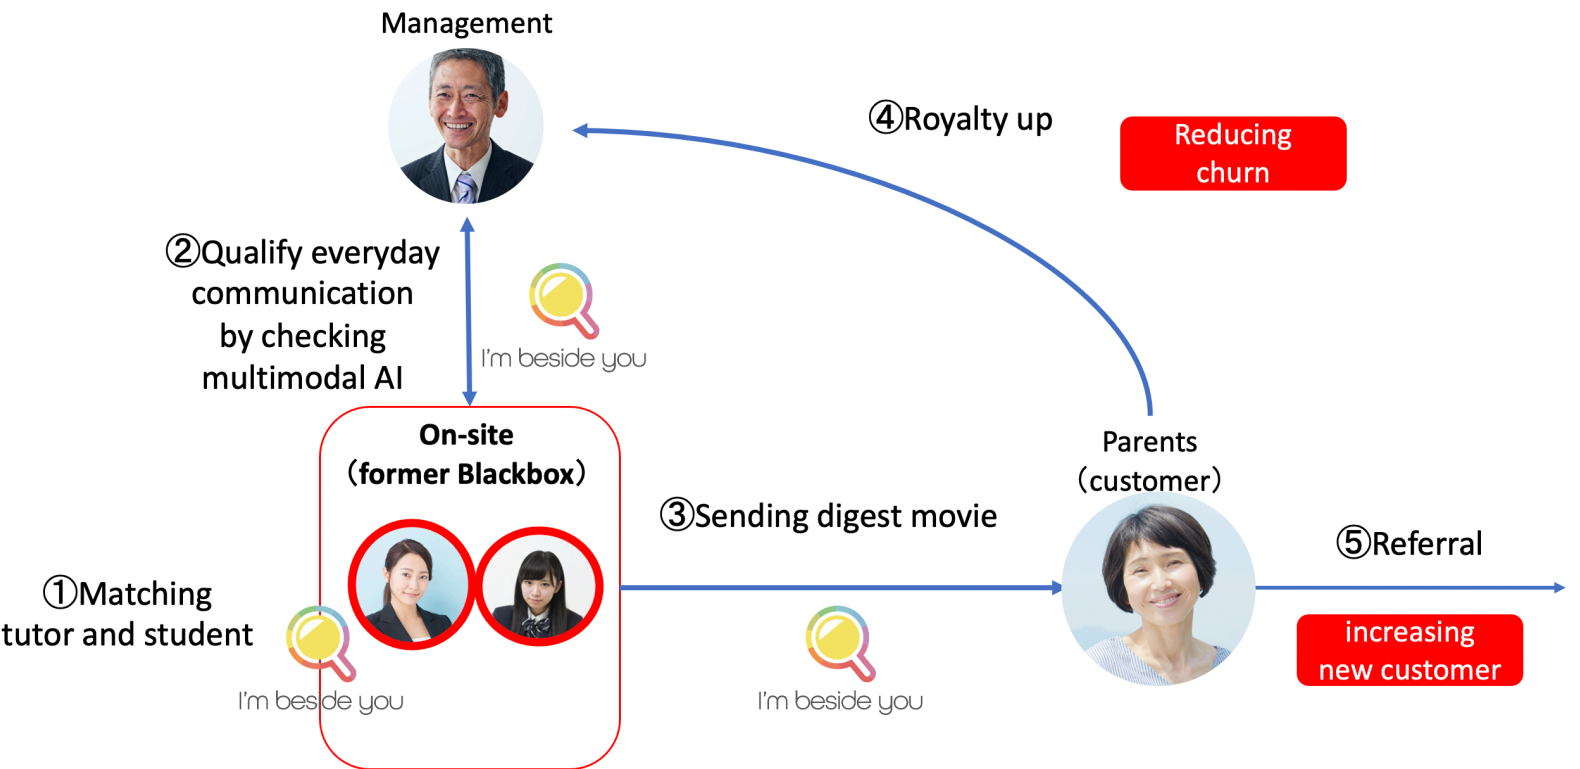

I'm beside you

We visualize you're one and only.

In the midst of a rapidly growing online presence with the Covid-19 environment, the irreplaceable individuality of each person is becoming increasingly difficult to see.

Our AI, which is more considerate to people than humans, makes communication visible and changes the environment to make it easier for each individual to live as he or she is.

We will continue to take on the challenge to create a kind society where everyone can truly believe that "Everyone is different and that's good".

New core system of online education

Established on June 25, 2020, applied for 15 international patents
Top 20 finalist of Creating the New Normal @Slingshot2020

We are the one and only Corona Native Company.